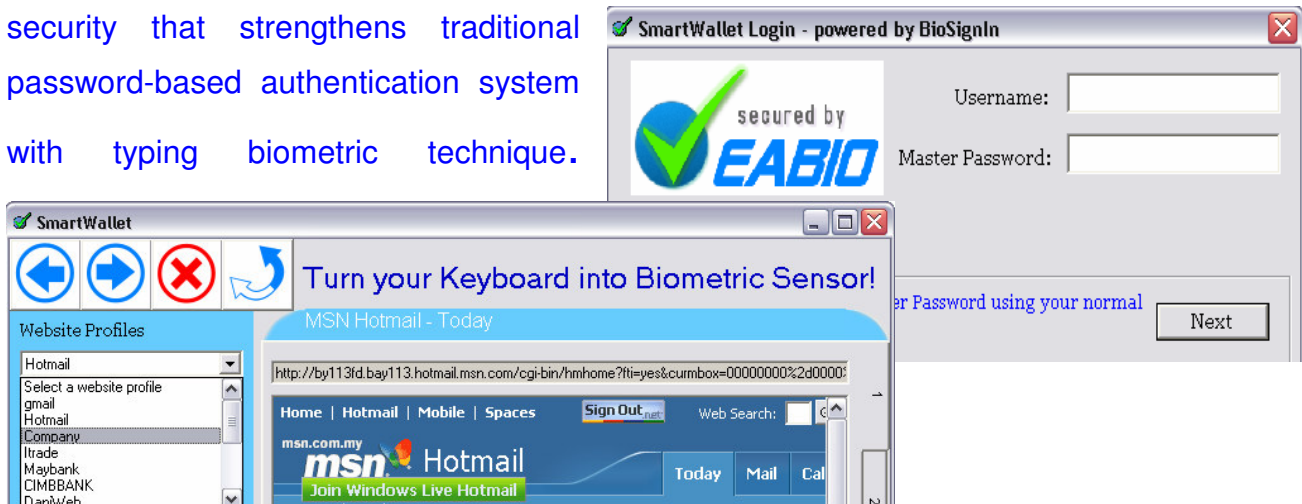

SmartWallet

SmartWallet is a secure single login system that enabled you to access to multiple web accounts with single master password. The master password is uniquely protected with our proprietary **BioSignIN Engine**. **BioSignIN Engine** is an additional authentication layer of security that strengthens traditional password-based authentication system with typing biometric technique.

Highlighted Features

Single Login System

- Able to remember all your account passwords and easily access to multiple web accounts with single master password (without changing your individual account's password)